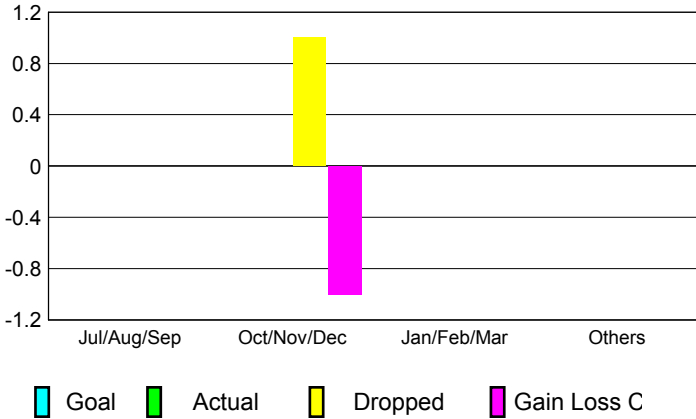

GMT: **DANA BIGGS**

Location: **OREGON**

GMT CA: **1**

CLUBS

Month	New Club Goal	Actual New Clubs	Actual Dropped Clubs	Gain/Loss of Clubs
2012-2013				
Jul/Aug/Sep	0	0	0	0
Oct/Nov/Dec	0	0	1	-1
Jan/Feb/Mar	0	0	0	0
Apr/May/June	0	0	0	0
Totals	0	0	1	-1

Club Results 2012-2013
Goal, New, Dropped, Gain/Loss

MEMBERSHIP

Month	Net Memb Goal	Actual New Memb	Actual Dropped Memb	Gain/Loss of Memb
2012-2013				
Jul/Aug/Sep	0	24	53	-29
Oct/Nov/Dec	0	16	51	-35
Jan/Feb/Mar	0	32	23	9
Apr/May/June	0	28	52	-24
Totals	0	100	179	-79