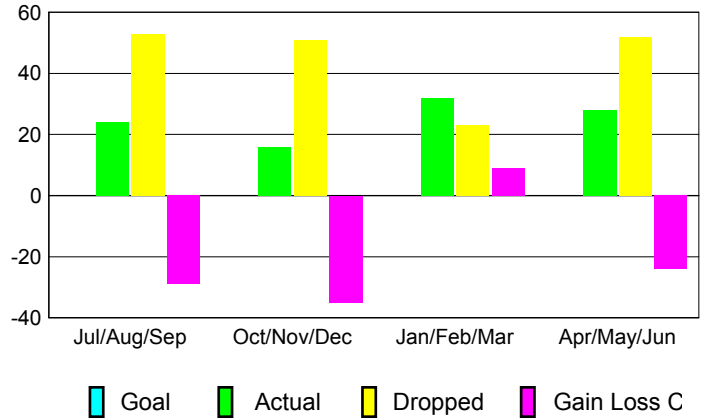

Membership Results 2012-2013
Goal, New, Dropped, Gain/Loss